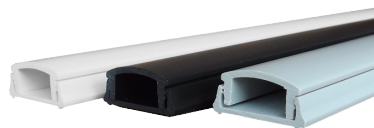

TASK lighting

Sempria® LED SG9 Series

Linear under cabinet LED lighting with integrated WireWay system for concealed wire management

1/2
watt

SEMPRIA® SG9 SERIES

PART NUMBER	DIMENSIONS	TOTAL WATTS	LUMENS <small>Based on 3000K (approx. per fixture)*</small>	KELVIN TEMP
SG9-6UC3-Finish-Temp	6" x 1 1/4" x 1/2"	3W	270	2700K, 3000K
SG9-12UC6-Finish-Temp	12" x 1 1/4" x 1/2"	6W	540	2700K, 3000K
SG9-18UC9-Finish-Temp	18" x 1 1/4" x 1/2"	9W	810	2700K, 3000K
SG9-24UC12-Finish-Temp	23 3/8" x 1 1/4" x 1/2"	12W	1080	2700K, 3000K
SG9-30UC15-Finish-Temp	29 3/4" x 1 1/4" x 1/2"	15W	1350	2700K, 3000K
SG9-36UC18-Finish-Temp	35 3/4" x 1 1/4" x 1/2"	18W	1620	2700K, 3000K
SG9-42UC21-Finish-Temp	41 3/4" x 1 1/4" x 1/2"	21W	1890	2700K, 3000K
SG9-48UC24-Finish-Temp	47 3/4" x 1 1/4" x 1/2"	24W	2160	2700K, 3000K

Fixture Section

WireWay Section

WireWay Colors

- Wire management system
- Conceals wire from wall to fixture
- Available in Black, Gray, or White

FEATURES

- 50,000 hour LED life at 70% lumen maintenance
- Concealed wire management with hidden poke-home connectors
- Frosted, light-diffusing lens
- Streamlined from WireWay to light
- 3-year limited warranty
- No UV or IR
- Dimmable (with compatible dimmer)

APPLICATIONS

- Under Cabinet Lighting
- Cove Lighting
- Display Lighting

SPECIFICATIONS

Construction Materials:	RPVC (mount), extruded aluminum (heat-sink), IR Acrylic (lens)
Wattage:	1/2 Watt LEDs
Color Temp (Kelvin):	2700K (Warm White) or 3000K (Neutral White)
CRI:	90+
LED Beam Angle:	120°
Input Voltage:	15 Volt DC
LED Spacing:	1 1/2"
Mounting:	Screws (included)
Max Run:	Refer to driver specs
Wiring:	18/2 solid (recommended)
Environment:	Dry and damp locations