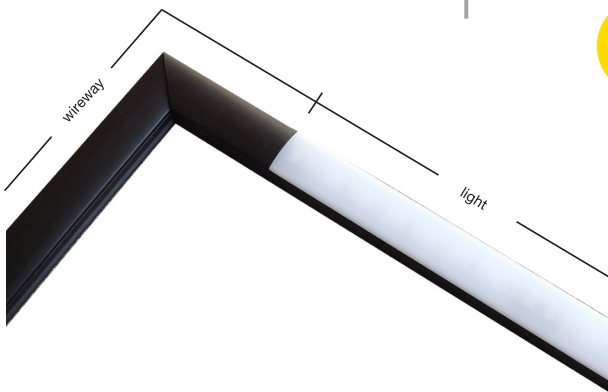

TASK lighting

Sempria® LED SG9 Series

Linear under cabinet LED lighting with integrated WireWay system for concealed wire management

1/2
watt

SEMPRIA® SG9 SERIES

PART NUMBER	DIMENSIONS	TOTAL WATTS	LUMENS <small>Based on 3000K (approx. per fixture)*</small>	KELVIN TEMP
SG9-6UC3-Finish-Temp	6" x 1 1/4" x 1/2"	3W	270	2700K, 3000K
SG9-12UC6-Finish-Temp	12" x 1 1/4" x 1/2"	6W	540	2700K, 3000K
SG9-18UC9-Finish-Temp	18" x 1 1/4" x 1/2"	9W	810	2700K, 3000K
SG9-24UC12-Finish-Temp	23 3/8" x 1 1/4" x 1/2"	12W	1080	2700K, 3000K
SG9-30UC15-Finish-Temp	29 3/4" x 1 1/4" x 1/2"	15W	1350	2700K, 3000K
SG9-36UC18-Finish-Temp	35 3/4" x 1 1/4" x 1/2"	18W	1620	2700K, 3000K
SG9-42UC21-Finish-Temp	41 3/4" x 1 1/4" x 1/2"	21W	1890	2700K, 3000K
SG9-48UC24-Finish-Temp	47 3/4" x 1 1/4" x 1/2"	24W	2160	2700K, 3000K

Fixture Section

WireWay Section

WireWay Colors

- Wire management system
- Conceals wire from wall to fixture
- Available in Black, Gray, or White

FEATURES

- 50,000 hour LED life at 70% lumen maintenance
- Concealed wire management with hidden poke-home connectors
- Frosted, light-diffusing lens
- Streamlined from WireWay to light
- 3-year limited warranty
- No UV or IR
- Dimmable (with compatible dimmer)

APPLICATIONS

- Under Cabinet Lighting
- Cove Lighting
- Display Lighting

SPECIFICATIONS

Construction Materials:	RPVC (mount), extruded aluminum (heat-sink), IR Acrylic (lens)
Wattage:	1/2 Watt LEDs
Color Temp (Kelvin):	2700K (Warm White) or 3000K (Neutral White)
CRI:	90+
LED Beam Angle:	120°
Input Voltage:	15 Volt DC
LED Spacing:	1 1/2"
Mounting:	Screws (included)
Max Run:	Refer to driver specs
Wiring:	18/2 solid (recommended)
Environment:	Dry and damp locations