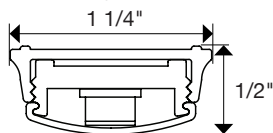

TASK lighting

Sempria® LED SG9 Series

Linear under cabinet LED lighting with integrated WireWay system for concealed wire management

1/2
watt

SEMPRIA® SG9 SERIES

PART NUMBER	DIMENSIONS	TOTAL WATTS	LUMENS <small>Based on 3000K (approx. per fixture)*</small>	KELVIN TEMP
SG9-6UC3-Finish-Temp	6" x 1 1/4" x 1/2"	3W	270	2700K, 3000K
SG9-12UC6-Finish-Temp	12" x 1 1/4" x 1/2"	6W	540	2700K, 3000K
SG9-18UC9-Finish-Temp	18" x 1 1/4" x 1/2"	9W	810	2700K, 3000K
SG9-24UC12-Finish-Temp	23 3/8" x 1 1/4" x 1/2"	12W	1080	2700K, 3000K
SG9-30UC15-Finish-Temp	29 3/4" x 1 1/4" x 1/2"	15W	1350	2700K, 3000K
SG9-36UC18-Finish-Temp	35 3/4" x 1 1/4" x 1/2"	18W	1620	2700K, 3000K
SG9-42UC21-Finish-Temp	41 3/4" x 1 1/4" x 1/2"	21W	1890	2700K, 3000K
SG9-48UC24-Finish-Temp	47 3/4" x 1 1/4" x 1/2"	24W	2160	2700K, 3000K

Fixture Section

WireWay Section

WireWay Colors

- Wire management system
- Conceals wire from wall to fixture
- Available in Black, Gray, or White

FEATURES

- 50,000 hour LED life at 70% lumen maintenance
- Concealed wire management with hidden poke-home connectors
- Frosted, light-diffusing lens
- Streamlined from WireWay to light
- 3-year limited warranty
- No UV or IR
- Dimmable (with compatible dimmer)

APPLICATIONS

- Under Cabinet Lighting
- Cove Lighting
- Display Lighting

SPECIFICATIONS

Construction Materials:	RPVC (mount), extruded aluminum (heat-sink), IR Acrylic (lens)
Wattage:	1/2 Watt LEDs
Color Temp (Kelvin):	2700K (Warm White) or 3000K (Neutral White)
CRI:	90+
LED Beam Angle:	120°
Input Voltage:	15 Volt DC
LED Spacing:	1 1/2"
Mounting:	Screws (included)
Max Run:	Refer to driver specs
Wiring:	18/2 solid (recommended)
Environment:	Dry and damp locations