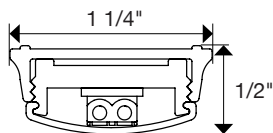

Fixture Section