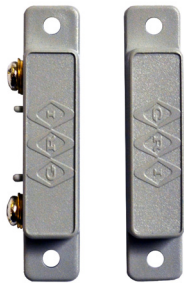

#### POWER SUPPLIES

PART NUMBER	DESCRIPTION/ OUTPUT	INPUT	DIMENSIONS
TLD-24WSI*	24W plug in 15V DC	Plug In	3¼"x 1½"x 1⅞"
TLD-D30WSO	30W hardwire 15V DC, 2A max.	120V AC, .3A	8⅞"x 2"x 1¾"
TLD-D45WSO	45W hardwire 15V DC, 3A max.	120V AC, .4A	8⅞"x 2"x 1¾"
TLD-D60WSO	60W hardwire 15V DC, 4A max.	120V AC, .5A	8⅞"x 2"x 1¾"
TLD-D75WSO	75W hardwire 15V DC, 5A max.	120V AC, .6A	8⅞"x 2"x 1¾"

#### INSTALLATION COMPONENTS

PART NUMBER	DESCRIPTION
SP-20FT-18/2	20 foot spool of 18/2 awg solid wire
SP-50FT-18/2	50 foot spool of 18/2 awg solid wire

MCS-10W

MCS-100W

#### MAGNETIC CONTACT SWITCH

PART NUMBER	DESCRIPTION
MCS-10-BR	10W Max - Magnetic Contact Switch - Brown
MCS-10-GR	10W Max - Magnetic Contact Switch - Gray
MCS-10-WT	10W Max - Magnetic Contact Switch - White
MCS-100-BR	100W Max - Magnetic Contact Switch - Brown
MCS-100-GR	100W Max - Magnetic Contact Switch - Gray
MCS-100-WT	100W Max - Magnetic Contact Switch - White