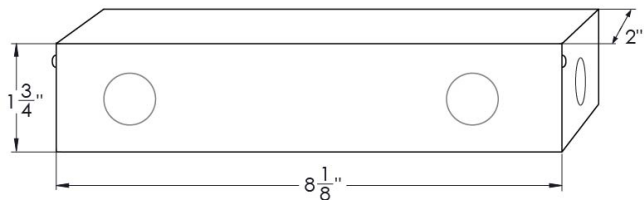

#### POWER SUPPLIES

PART NUMBER	DESCRIPTION/ OUTPUT	INPUT	DIMENSIONS
TLD-24WSI*	24W plug in 15V DC	Plug In	3¼"x 1½"x 1⅞"
TLD-D30WSO	30W hardwire 15V DC, 2A max.	120V AC, .3A	8⅞"x 2"x 1¾"
TLD-D45WSO	45W hardwire 15V DC, 3A max.	120V AC, .4A	8⅞"x 2"x 1¾"
TLD-D60WSO	60W hardwire 15V DC, 4A max.	120V AC, .5A	8⅞"x 2"x 1¾"
TLD-D75WSO	75W hardwire 15V DC, 5A max.	120V AC, .6A	8⅞"x 2"x 1¾"

#### INSTALLATION COMPONENTS

PART NUMBER	DESCRIPTION
SP-20FT-18/2	20 foot spool of 18/2 awg solid wire
SP-50FT-18/2	50 foot spool of 18/2 awg solid wire

MCS-10W

MCS-100W